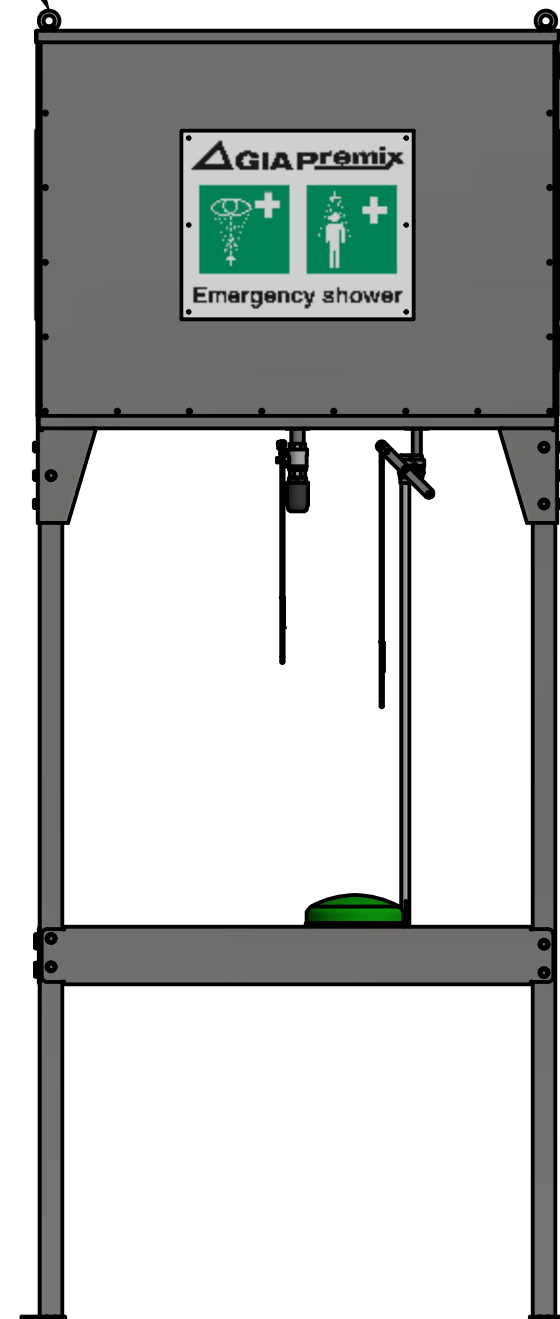

Lyftögla 4st
Lifting hooks 4pcs

Obs!
Ritningen visar tankdusch i standardutförande.

Note!
Drawing shows tank shower in basic configuration.